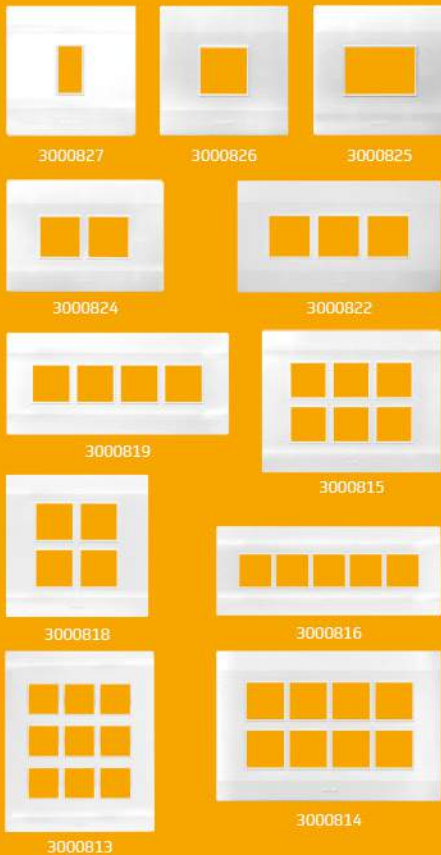

Code	Description	Size(Horizontal *Vertical) (mm)	Retail/ Master PKG
3000827	1M COVER PLATE-TRO-WB	127x127	10/40
3000826	2M COVER PLATE-TRO-WB	127x127	10/40
3000825	3M COVER PLATE-TRO-WB	130x127	10/40
3000824	4M COVER PLATE-TRO-WB	185x127	10/40
3000822	6M COVER PLATE-TRO-WB	231x127	5/20
3000819	8MH COVER PLATE-TRO-WB	277x127	5/20
3000818	8MV COVER PLATE-TRO-WB	185x185	5/20
3000816	10MH COVER PLATE-TRO-WB	320x127	5/20
3000815	12M COVER PLATE-TRO-WB	231x185	5/20
3000814	16M COVER PLATE-TRO-WB	277x185	5/20
3000813	18M COVER PLATE-TRO-WB	231x280	5/10