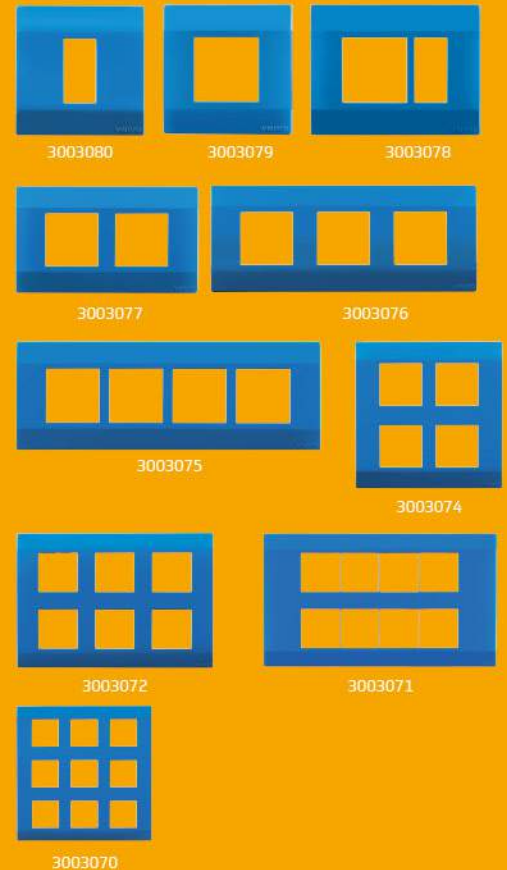

Suitable for GI & Wood Boxes (Aqua Blue)

Code	Description	Size(Horizontal *Vertical) (mm)	Retail/ Master PKG
3003080	1M COVER PLATE-TRO-WB-AB	127x127	10/40
3003079	2M COVER PLATE-TRO-WB-AB	127x127	10/40
3003078	3M COVER PLATE-TRO-WB-AB	130x127	10/40
3003077	4M COVER PLATE-TRO-WB-AB	185x127	10/40
3003076	6M COVER PLATE-TRO-WB-AB	231x127	5/20
3003075	8MH COVER PLATE-TRO-WB-AB	277x127	5/20
3003074	8MV COVER PLATE-TRO-WB-AB	185x185	5/20
3003073	10M COVER PLATE-TRO-WB-AB	320x127	5/20
3003072	12M COVER PLATE-TRO-WB-AB	231x185	5/20
3003071	16M COVER PLATE-TRO-WB-AB	277x185	5/20
3003070	18M COVER PLATE-TRO-WB-AB	231x280	5/10