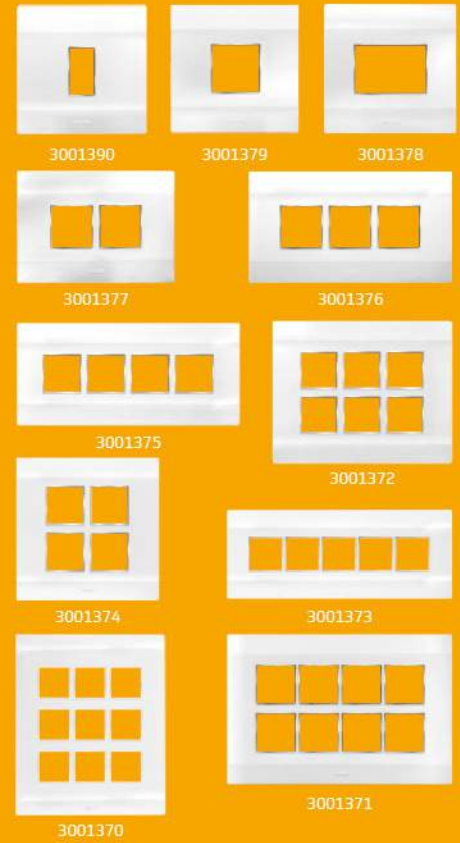

Suitable for GI & Wood Boxes (Chrome Border)

Code	Description	Size(Horizontal *Vertical) (mm)	Retail/ Master PKG
3001390	1M COVER PLATE-TRO-CB-WB	127x127	10/40
3001379	2M COVER PLATE-TRO-CB-WB	127x127	10/40
3001378	3M COVER PLATE-TRO-CB-WB	130x127	10/40
3001377	4M COVER PLATE-TRO-CB-WB	185x127	10/40
3001376	6M COVER PLATE-TRO-CB-WB	231x127	5/20
3001375	8MH COVER PLATE-TRO-CB-WB	277x127	5/20
3001374	8MV COVER PLATE-TRO-CB-WB	185x185	5/20
3001373	10M COVER PLATE-TRO-CB-WB	320x127	5/20
3001372	12M COVER PLATE-TRO-CB-WB	231x185	5/20
3001371	16M COVER PLATE-TRO-CB-WB	277x185	5/20
3001370	18M COVER PLATE-TRO-CB-WB	231x280	5/10