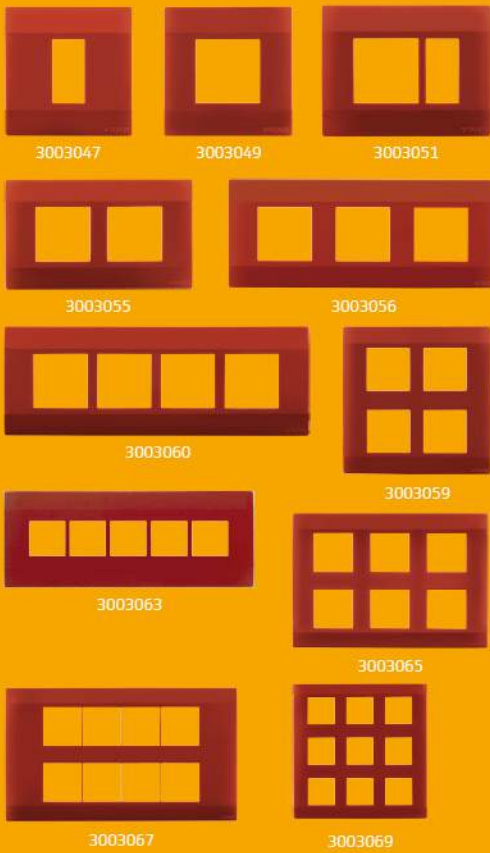

Suitable for GI & Wood Boxes (Cherry Red)

Code	Description	Size(Horizontal *Vertical) (mm)	Retail/ Master PKG
3003047	1M COVER PLATE-TRO-WB-CR	127x127	10/40
3003049	2M COVER PLATE-TRO-WB-CR	127x127	10/40
3003051	3M COVER PLATE-TRO-WB-CR	130x127	10/40
3003055	4M COVER PLATE-TRO-WB-CR	185x127	10/40
3003056	6M COVER PLATE-TRO-WB-CR	231x127	5/20
3003060	8MH COVER PLATE-TRO-WB-CR	277x127	5/20
3003059	8MV COVER PLATE-TRO-WB-CR	185x185	5/20
3003063	10M COVER PLATE-TRO-WB-CR	320x127	5/20
3003065	12M COVER PLATE-TRO-WB-CR	231x185	5/20
3003067	16M COVER PLATE-TRO-WB-CR	277x185	5/20
3003069	18M COVER PLATE-TRO-WB-CR	231x280	5/10

Suitable for GI & Wood Boxes (Dark Grey)