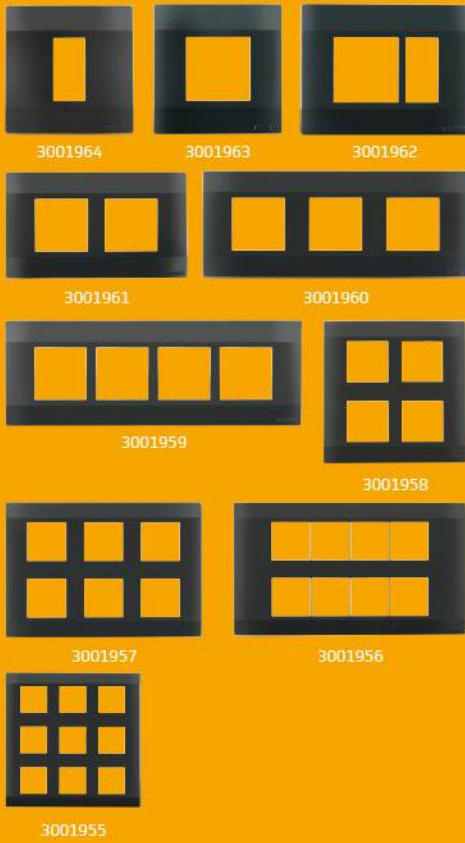

Suitable for GI Boxes (Dark Grey)

Code	Description	Size(Horizontal *Vertical) (mm)	Retail/ Master PKG
3001964	1M COVER PLATE-TRO-DG	91.5x92.5	15/60
3001963	2M COVER PLATE-TRO-DG	91.5x92.5	15/60
3001962	3M COVER PLATE-TRO-DG	120x92.5	10/40
3001961	4M COVER PLATE-TRO-DG	158.5x92.5	15/75
3001960	6M COVER PLATE-TRO-DG	231x92.5	5/20
3001959	8MH COVER PLATE-TRO-DG	260x92.5	5/20
3001958	8MV COVER PLATE-TRO-DG	158.5x158.5	5/25
3001957	12M COVER PLATE-TRO-DG	231x158.5	5/25
3001956	16M COVER PLATE-TRO-DG	277x158.5	5/25
3001955	18M COVER PLATE-TRO-DG	231x231	5/10

Suitable for GI & Wood Boxes (White)