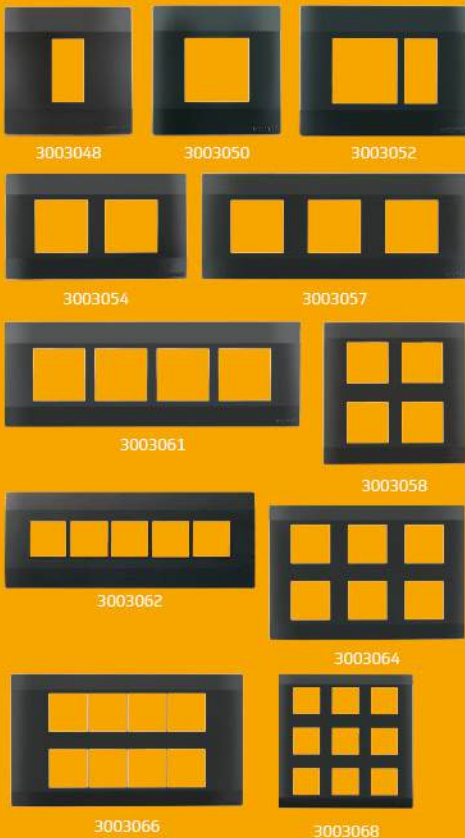

Code	Description	Size(Horizontal *Vertical) (mm)	Retail/ Master PKG
3003048	1M COVER PLATE-TRO-WB-DG	127x127	10/40
3003050	2M COVER PLATE-TRO-WB-DG	127x127	10/40
3003052	3M COVER PLATE-TRO-WB-DG	130x127	10/40
3003054	4M COVER PLATE-TRO-WB-DG	185x127	10/40
3003057	6M COVER PLATE-TRO-WB-DG	231x127	5/20
3003061	8MH COVER PLATE-TRO-WB-DG	277x127	5/20
3003058	8MV COVER PLATE-TRO-WB-DG	185x185	5/20
3003062	10M COVER PLATE-TRO-WB-DG	320x127	5/20
3003064	12M COVER PLATE-TRO-WB-DG	231x185	5/20
3003066	16M COVER PLATE-TRO-WB-DG	277x185	5/20
3003068	18M COVER PLATE-TRO-WB-DG	231x280	5/10